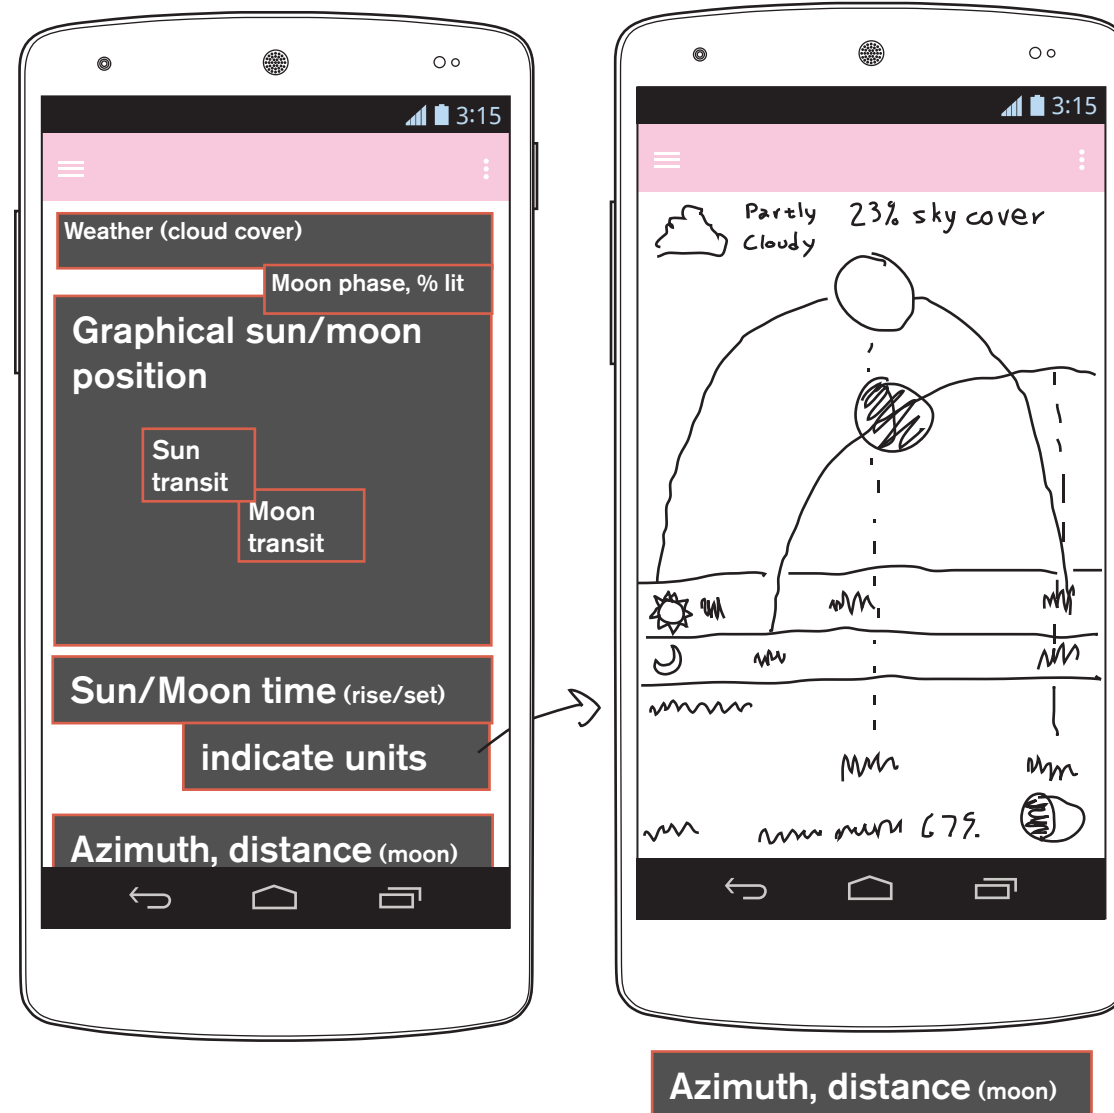

Perfect Sun/Moon Interface Design (Dashboard)

Follow me for regular updates and complaints about (mostly) mobile UX:

twitter.com/shoobe01 facebook.com/shoobe01 [etc: shoobe01](#)

Learn more about designing for fingers, thumbs and people at 4ourth.com/Touch

November 19, 2016 9:14 PM – Brand & format ©2016 4ourth Mobile