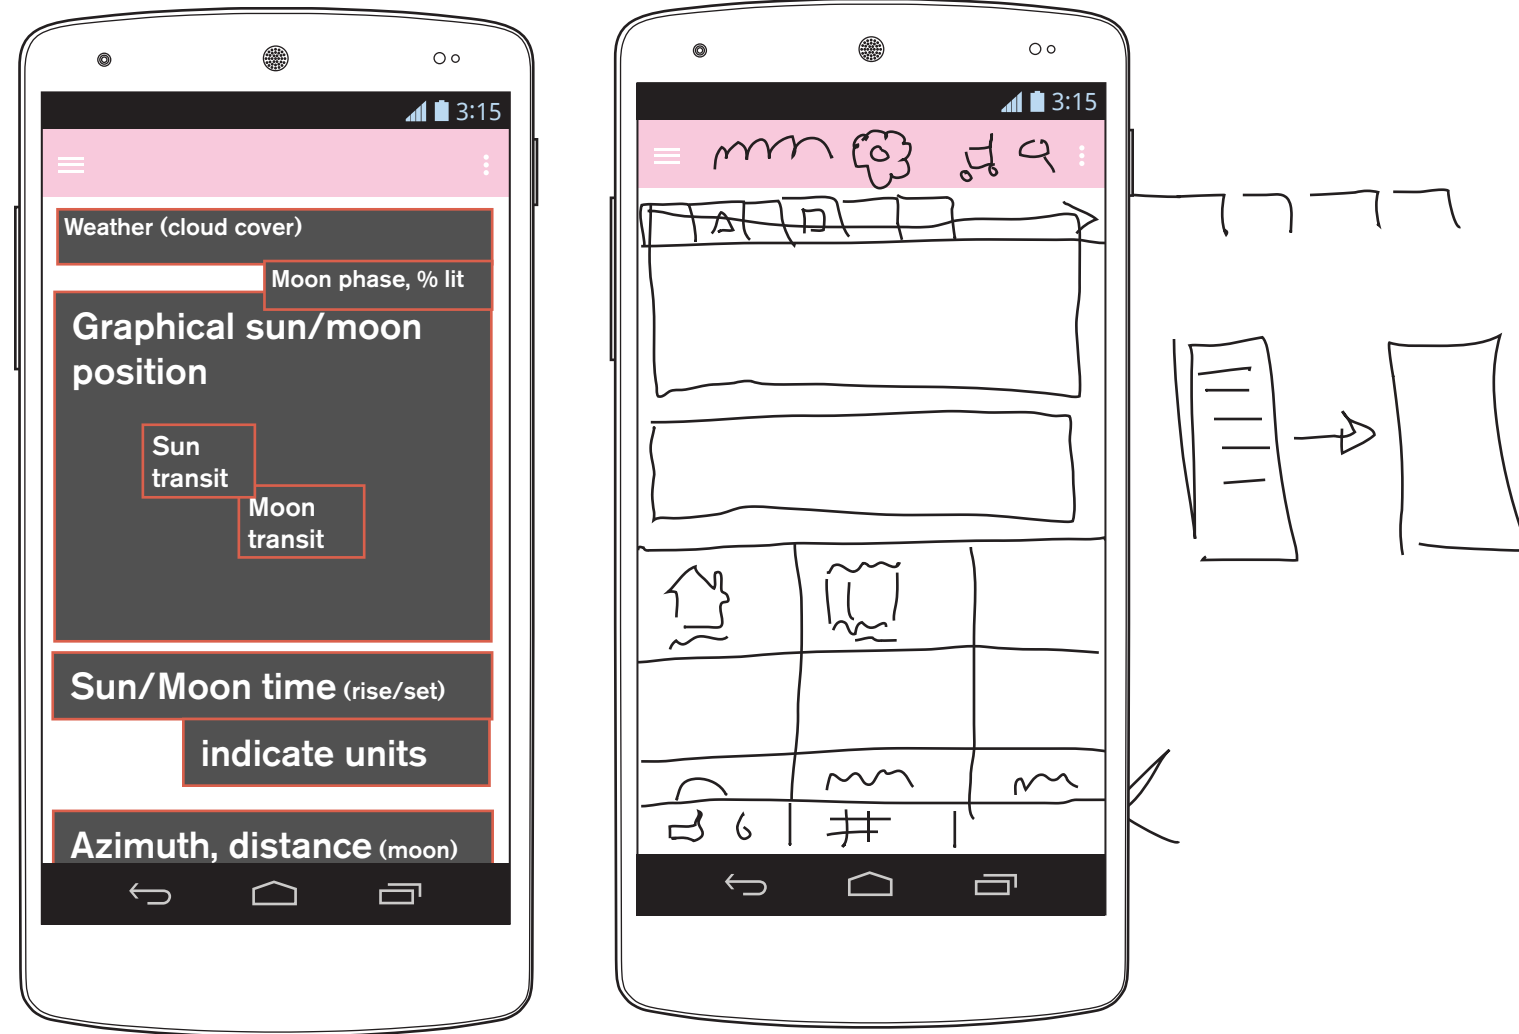

Perfect Sun/Moon Information & Control Features (Dashboard)

Perfect Sun/Moon Information Design (Box Model)

1

2

3

Graphical moon position

Moon times (rise/set)

- Nautical, Civil, Astro
- Location (change, on the planet)
- Dates (change date viewed)
- Calendar (changes over time)

November 19, 2016 9:14 PM – Brand & format ©2016 4ourth Mobile

Perfect Sun/Moon Interface Design (Dashboard)

Follow me for regular updates and complaints about (mostly) mobile UX:

 twitter.com/shoobe01  facebook.com/shoobe01    [etc: shoobe01](#)

Learn more about designing for fingers, thumbs and people at 4ourth.com/Touch

November 19, 2016 9:14 PM – Brand & format ©2016 4ourth Mobile    

Perfect Sun/Moon Interface Design (Dashboard)

Follow me for regular updates and cotmplaints about (mostly) mobile UX: