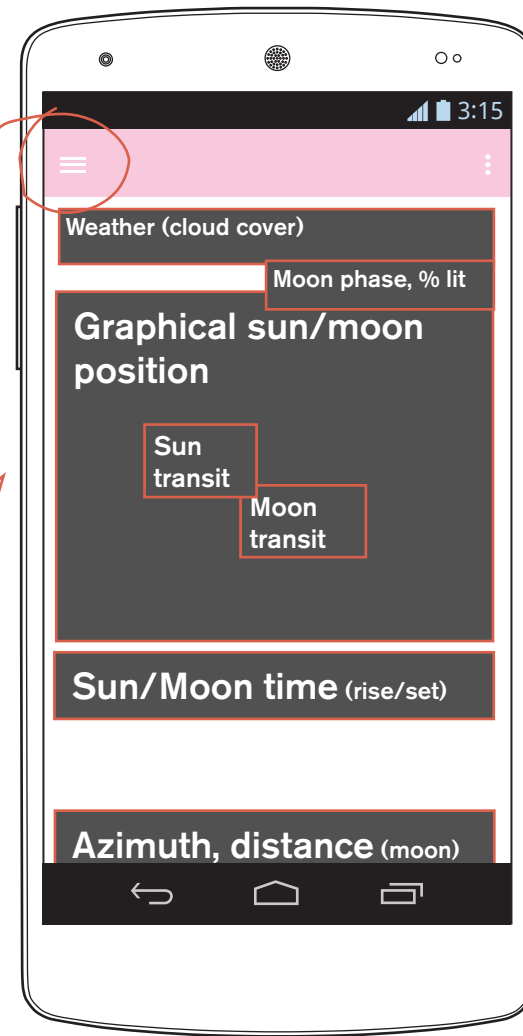

Perfect Sun/Moon Information & Control Features (Dashboard)

Perfect Sun/Moon Information Design (Box Model)

1

2

3

Graphical moon position

Moon times (rise/set)

- Nautical, Civil, Astro
- Location (change, on the planet)
- Dates (change date viewed)
- Calendar (changes over time)