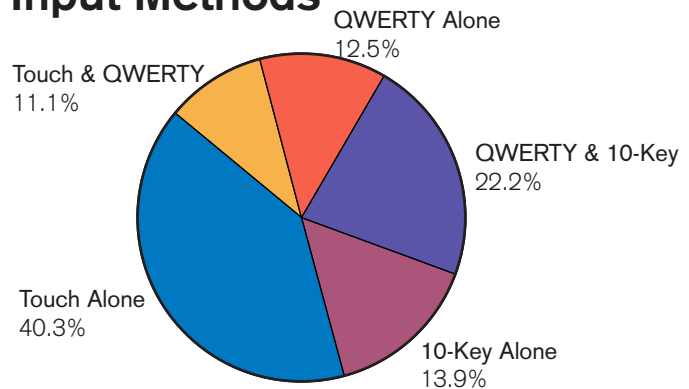

Input Methods