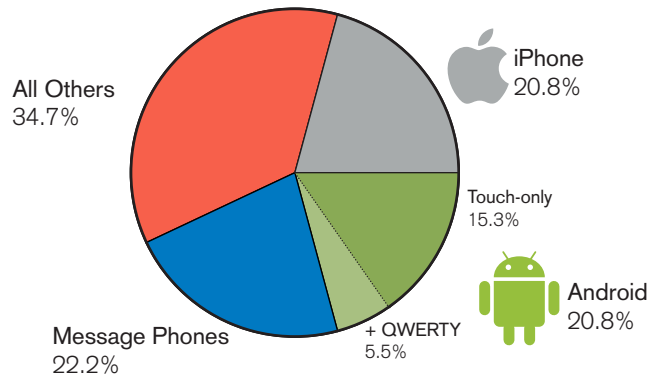

4ourth mobile devices in the wild

From a perfunctory visual survey, from 17 October to 17 November 2010 in and about the Kansas City, Missouri area.

72 total handsets logged. Many handsets could not be identified, as users were not intercepted.

Complete results available at:

<https://spreadsheets.google.com/ccc?key=0AiBKN6Q6oXfpdDIIUHExeWx2VUZZRTFQeDAzd0xiY3c&hl=en&authkey=COec4O8D>

More methodology at:

<http://shoobe01.blogspot.com/2010/11/21-of-phones-i-see-are-iphones.html>

Top Categories